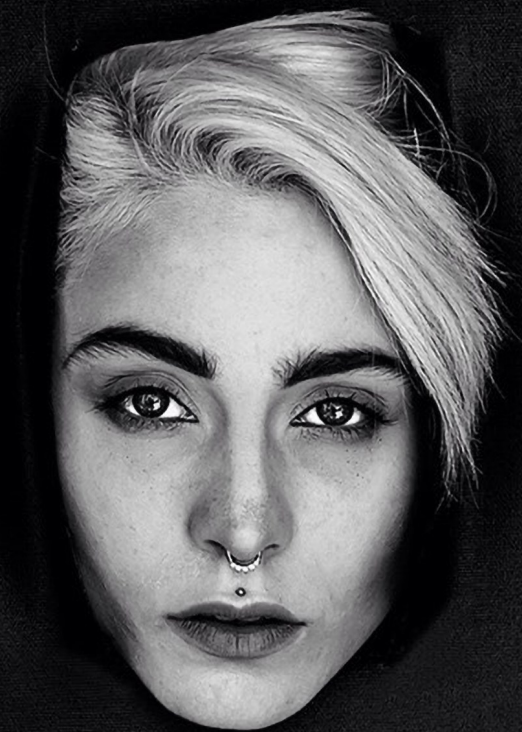

# FRANCESCA PELLEGRINI

Height: 165 · Hair color: blonde · Eye color: green · Shoes: 36.5  
Measurements (EU): 82-61-86